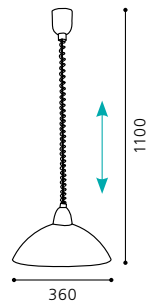

LORD 2 + LAZOLO + LORD 3

01 87008 - LORD 2

Hängeleuchte; Stahl, Kunststoff, nickel-matt, silber / Glas alabaster
pendant lamp; steel, plastic, nickel matt, silver / alabaster glass
lampe suspension; acier, plastique, nickel mat, argent / verre albâtre

H 1100, Ø 360

9 4002759 87008 9

GL-481

02 87009 - LORD 2

Hängeleuchte; Stahl, Kunststoff, Holz, nickel-matt, silber, Buche / Glas alabaster
pendant lamp; steel, plastic, wood, nickel matt, silver, beech / alabaster glass
lampe suspension; acier, plastique, bois, nickel mat, argent, hêtre / verre albâtre

H 1100, Ø 360

9 4002759 87009 6

GL-481