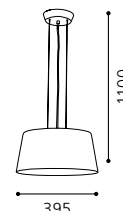

GL2346
inklusive Leuchtmittel | bulbs included | ampoules comprises

03 89549 - KIM 3

Hängeleuchte; Stahl, nickel-matt / Glas satiniert
pendant lamp; steel, nickel matt / satinated glass
lampe suspension; acier, nickel mat / verre satiné

L 650, B 215, H 1100