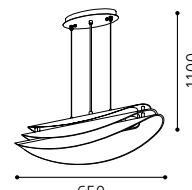

GL2166, GL2167, GL2168
inklusive Leuchtmittel | bulbs included | ampoules comprises

04 89481 - ANDRIA

Hängeleuchte; Alu, Stahl / Glas geätzt, lackiert
pendant lamp; aluminium, steel / corroded, coated glass
lampe suspension; aluminium, acier / verre rouillé, laqué

H 2000, Ø 385