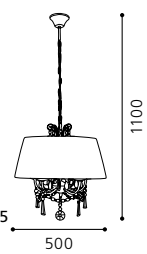

H 1100, Ø 500

9 4002759 890346

E14 5x 40W

S-2053, GL1922, GL1923, GL1924, GL1925

03 89035 - DIADEMA

Wandleuchte; Stahl, chrom / Organzastoff, schwarz, Kristall
 wall lamp; steel, chrome / organza fabric, black, crystal
 applique; acier, chrome / tissu organza, noir, cristal