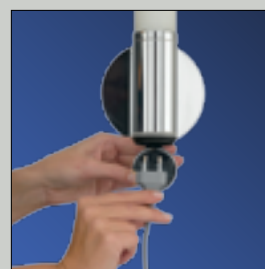

09 80282 - BARI

Wand-/ Deckenleuchte; Stahl, chrom / Glas satiniert
wall / ceiling lamp; steel, chrome / satinated glass
applique / plafonnier; acier, chrome / verre satiné

L 260, B 80

GL-305

Diese Leuchten besitzen eine integrierte Steckdose.

These lamps have an integrated power socket.

Ces lamps ont une prise de courant intégrée.

05 06