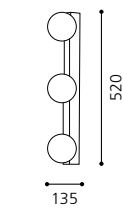

02 90627 - NESO

Wand-/ Deckenleuchte; Alu / Glas opal
wall / ceiling lamp; aluminium / opal glass
applique / plafonnier; aluminium / verre opale

L 100, H 520, A 135