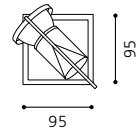

TAMARA

01 90684 - TAMARA

Wand-/ Deckenleuchte; Stahl, nickel-matt, chrom
wall / ceiling lamp; steel, nickel matt, chrome
applique / plafonnier; acier, nickel mat, chrome
L 95, B 95