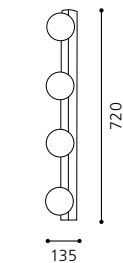

03 90628 - NESO

Wand-/ Deckenleuchte; Alu / Glas opal
wall / ceiling lamp; aluminium / opal glass
applique / plafonnier; aluminium / verre opale

L 100, H 720, A 135