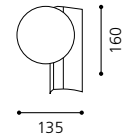

NESO + KIO

01 90626 - NESO

Wand-/ Deckenleuchte; Alu / Glas opal
wall / ceiling lamp; aluminium / opal glass
applique / plafonnier; aluminium / verre opale

L 100, H 160, A 135