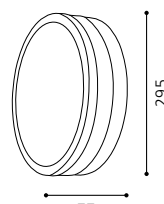

10 88509 - PALERMO

Wand-/ Deckenleuchte; Stahl, nickel-matt / Glas satiniert
wall / ceiling lamp; steel, nickel matt / satinated glass
applique / plafonnier; acier, nickel mat / verre satiné

Ø 295, A 77

GL1820
inklusive Leuchtmittel | bulbs included | ampoules comprises