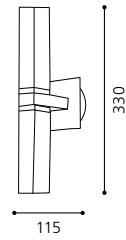

02 88284 - PALERMO

Wandleuchte; Stahl, nickel-matt / Glas opal
wall lamp; steel, nickel matt / opal glass
applique; acier, nickel mat / verre opale

L 95, H 330, A 115