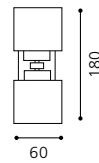

02 83889 - SINTRA

Wandleuchte; Stahl, chrom / Kristallglas, klar, satiniert
wall lamp; steel, chrome / crystal, clear, satinated
applique; acier, chrome / cristal, clair, satiné

L 60, H 180, A 95