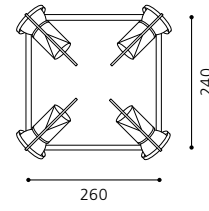

inklusive Leuchtmittel | bulbs included | ampoules comprises