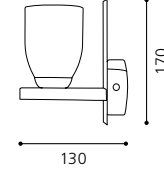

06 88199 - PALERMO

Wandleuchte; Stahl, nickel-matt / Glas opal
wall lamp; steel, nickel matt / opal glass
applique; acier, nickel mat / verre opale

L 100, H 170, A 130