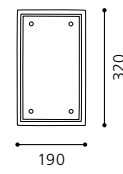

03 87211 - SAMIRA

Wand-/ Deckenleuchte; Stahl, nickel-matt / Glas satiniert
wall / ceiling lamp; steel, nickel matt / satinated glass
applique / plafonnier; acier, nickel mat / verre satiné

L 190, H 320, A 90