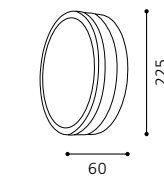

09 88508 - PALERMO

Wand-/ Deckenleuchte; Stahl, nickel-matt / Glas satiniert
wall / ceiling lamp; steel, nickel matt / satinated glass
applique / plafonnier; acier, nickel mat / verre satiné

Ø 225, A 60