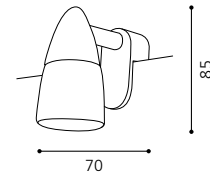

GL-505

inklusive Leuchtmittel | bulbs included | ampoules comprises

03 85832 - STICKER

Spiegelleuchte; Stahl, chrom / Glas opal
mirror lamp; steel, chrome / opal glass
lampe miroir; acier, chrome / verre opale

L 70, H 115, A 95

9 002759 858322

E14 1x 40W