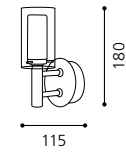

03 88193 - PALERMO

Wandleuchte; Stahl, chrom / Glas satiniert, klar
wall lamp; steel, chrome / satinated glass, clear
applique; acier, chrome / verre satiné, clair

L 90, H 180, A 115