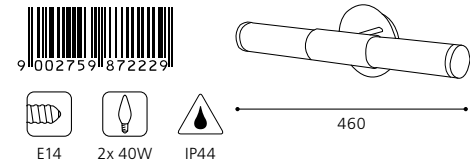

07 87222 - PALMERA

Wandleuchte; Stahl, nickel-matt / Glas opal
wall lamp; steel, nickel matt / opal glass
applique; acier, nickel mat / verre opale
L 460, A 110

GL1627