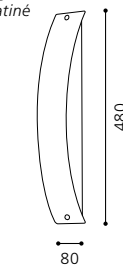

07 80280 - BARI

Wand-/ Deckenleuchte; Stahl, chrom / Glas satiniert
wall / ceiling lamp; steel, chrome / satinated glass
applique / plafonnier; acier, chrome / verre satiné

L 480, B 80