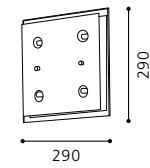

04 85344 - FRES

Wand-/ Deckenleuchte; Stahl, chrom / Glas satiniert, klar
wall / ceiling lamp; steel, chrome / satinated glass, clear
applique / plafonnier; acier, chrome / verre satiné, clair
L 290, B 290, A 70