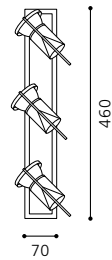

02 90685 - TAMARA

Wand-/ Deckenleuchte; Stahl, nickel-matt, chrom
wall / ceiling lamp; steel, nickel matt, chrome
applique / plafonnier; acier, nickel mat, chrome
L 460, B 70

inklusive Leuchtmittel | bulbs included | ampoules comprises

03 90686 - TAMARA

Wand-/ Deckenleuchte; Stahl, nickel-matt, chrom
wall / ceiling lamp; steel, nickel matt, chrome
applique / plafonnier; acier, nickel mat, chrome
Ø 230