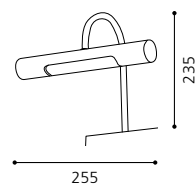

Spiegelleuchte; Stahl, chrom / Glas satiniert
mirror lamp; steel, chrome / satinated glass
lampe miroir; acier, chrome / verre satiné

L 255, H 235, A 125

inklusive Leuchtmittel | bulbs included | ampoules comprises