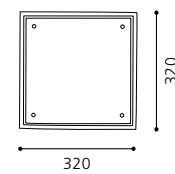

04 87212 - SAMIRA

Wand-/ Deckenleuchte; Stahl, nickel-matt / Glas satiniert
wall / ceiling lamp; steel, nickel matt / satinated glass
applique / plafonnier; acier, nickel mat / verre satiné

L 320, H 320, A 97