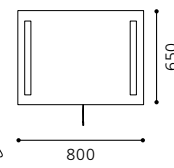

05 88873 - MIRROR 1

Spiegelleuchte; Stahl / Spiegel, Glas satiniert
mirror lamp; steel / mirror, satinated glass
lampe miroir; acier / miroir, verre satiné

L 800, H 650, A 67

GL1988

inklusive Leuchtmittel | bulbs included | ampoules comprises