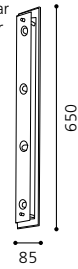

03 85343 - FRES

Wand-/ Deckenleuchte; Stahl, chrom / Glas satiniert, klar
wall / ceiling lamp; steel, chrome / satinated glass, clear
applique / plafonnier; acier, chrome / verre satiné, clair
L 650, B 85, A 70