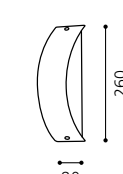

09 80282 - BARI

Wand-/ Deckenleuchte; Stahl, chrom / Glas satiniert
wall / ceiling lamp; steel, chrome / satinated glass
applique / plafonnier; acier, chrome / verre satiné

L 260, B 80

GL-305