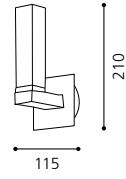

01 88283 - PALERMO

Wandleuchte; Stahl, nickel-matt / Glas opal
wall lamp; steel, nickel matt / opal glass
applique; acier, nickel mat / verre opale

L 95, H 210, A 120