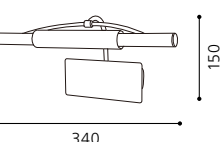

Spiegelleuchte; Stahl, chrom / Glas satiniert
mirror lamp; steel, chrome / satinated glass
lampe miroir; acier, chrome / verre satiné

L 340, H 150, A 135

inklusive Leuchtmittel | bulbs included | ampoules comprises