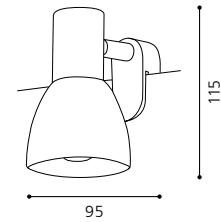

STICKER + SPIKE

01 85825 - STICKER

Spiegelleuchte; Stahl, chrom
mirror lamp; steel, chrome
lampe miroir; acier, chrome

L 55, H 95, A 75

9 002759 858254

GU10 1x 50W

ET0205

inklusive Leuchtmittel | bulbs included | ampoules comprises

02 85828 - STICKER

Spiegelleuchte; Stahl, chrom / Glas satiniert
mirror lamp; steel, chrome / satinated glass
lampe miroir; acier, chrome / verre satiné

L 50, H 85, A 70

9 002759 858285

G9 1x 40W

GL-505

inklusive Leuchtmittel | bulbs included | ampoules comprises

03 85832 - STICKER

Spiegelleuchte; Stahl, chrom / Glas opal
mirror lamp; steel, chrome / opal glass
lampe miroir; acier, chrome / verre opale

L 70, H 115, A 95

9 002759 858322

E14 1x 40W

GL-327

04 91822 - SPIKE

Spiegelleuchte; Stahl, chrom
mirror lamp; steel, chrome
lampe miroir; acier, chrome

L 105, H 90, A 120

9 002759 918224

GU10 1x 35W

inklusive Leuchtmittel | bulbs included | ampoules comprises

04

Diese Leuchte ist mit einem Sensor ausgestattet. Einschaltdauer und Umgebungshelligkeit können individuell eingestellt werden.

This lamp is equipped with a sensor. Duration and ambient brightness can be adjusted individually.

Cette lampe est équipée d'un capteur. La durée et la luminosité ambiante peuvent être ajustés individuellement.