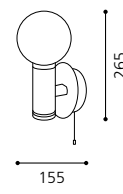

Ø 600, A 47

GL1836, GL2069

inklusive Leuchtmittel | bulbs included | ampoules comprises

02 86128 - MIRROR

Spiegelleuchte; Stahl / Spiegel, Glas satiniert
 mirror lamp; steel / mirror, satinated glass
 lampe miroir; acier / miroir, verre satiné

L 500, H 600, A 55

GL1029

inklusive Leuchtmittel | bulbs included | ampoules comprises

03 86129 - MIRROR

Spiegelleuchte; Stahl / Spiegel, Glas satiniert
 mirror lamp; steel / mirror, satinated glass
 lampe miroir; acier / miroir, verre satiné

L 800, H 600, A 55

GL1030

inklusive Leuchtmittel | bulbs included | ampoules comprises

04 88872 - MIRROR 1

Spiegelleuchte; Stahl / Spiegel, Glas satiniert
 mirror lamp; steel / mirror, satinated glass
 lampe miroir; acier / miroir, verre satiné

L 125, H 295, A 115

GL1626

06 90613 - PALMERA

Wandleuchte; Stahl, chrom / Glas opal
wall lamp; steel, chrome / opal glass
applique; acier, chrome / verre opale

L 125, H 265, A 155

GL2489

07 80280 - BARI

Wand-/ Deckenleuchte; Stahl, chrom / Glas satiniert
wall / ceiling lamp; steel, chrome / satinated glass
applique / plafonnier; acier, chrome / verre satiné