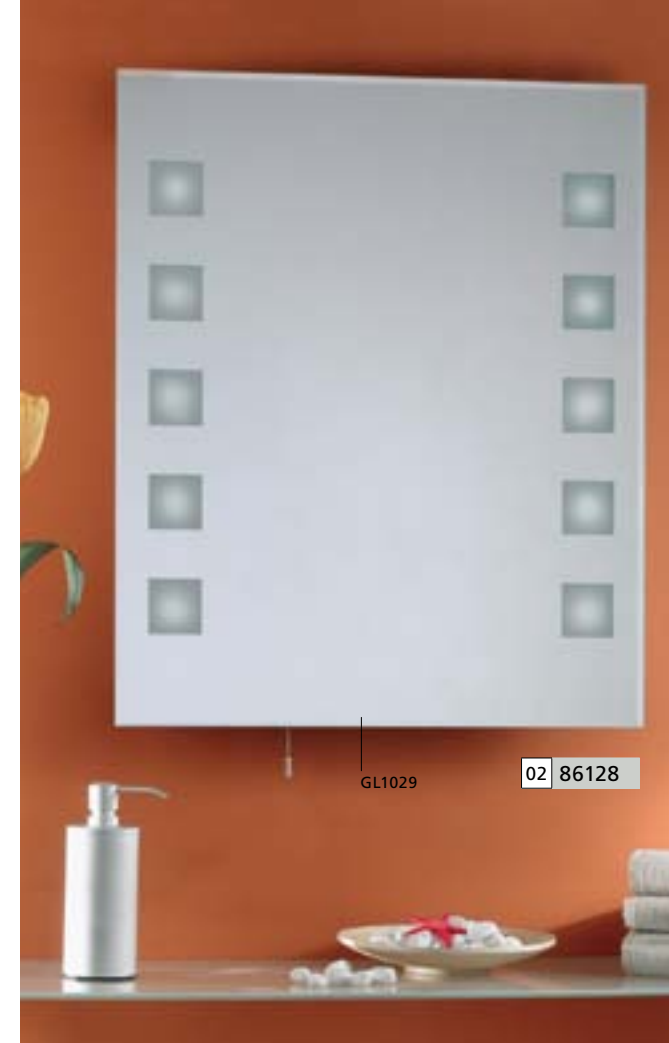

L 500, H 600, A 55

GL1029

inklusive Leuchtmittel | bulbs included | ampoules comprises

03 86129 - MIRROR

Spiegelleuchte; Stahl / Spiegel, Glas satiniert
 mirror lamp; steel / mirror, satinated glass
 lampe miroir; acier / miroir, verre satiné

L 800, H 600, A 55

GL1030

inklusive Leuchtmittel | bulbs included | ampoules comprises

04 88872 - MIRROR 1

Spiegelleuchte; Stahl / Spiegel, Glas satiniert
 mirror lamp; steel / mirror, satinated glass
 lampe miroir; acier / miroir, verre satiné

L 500, H 650, A 67

GL1987

inklusive Leuchtmittel | bulbs included | ampoules comprises

05 88873 - MIRROR 1

Spiegelleuchte; Stahl / Spiegel, Glas satiniert
 mirror lamp; steel / mirror, satinated glass
 lampe miroir; acier / miroir, verre satiné

L 800, H 650, A 67

GL1988

inklusive Leuchtmittel | bulbs included | ampoules comprises

TAMARA

01 90684 - TAMARA

Wand-/ Deckenleuchte; Stahl, nickel-matt, chrom
 wall / ceiling lamp; steel, nickel matt, chrome
 applique / plafonnier; acier, nickel mat, chrome
 L 95, B 95