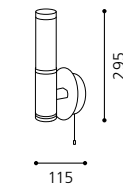

05 90122 - PALMERA

Wandleuchte; Stahl, chrom / Glas opal
wall lamp; steel, chrome / opal glass
applique; acier, chrome / verre opale

L 125, H 295, A 115