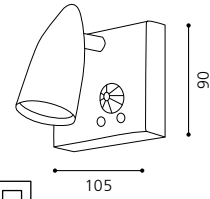

inklusive Leuchtmittel | bulbs included | ampoules comprises