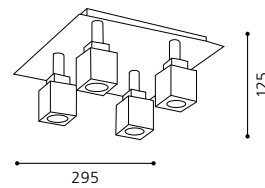

05 83922 - TRESKO

Deckenleuchte; Stahl, chrom / Kristallglas, klar, satiniert
ceiling lamp; steel, chrome / crystal, clear, satinated
plafonnier; acier, chrome / cristal, clair, satiné

L 295, B 295, H 125

GL-855
inklusive Leuchtmittel | bulbs included | ampoules comprises