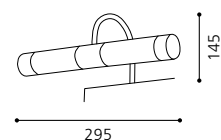

04 85816 - GRANADA

Spiegelleuchte; Stahl, chrom / Glas satiniert, klar
mirror lamp; steel, chrome / satinated glass, clear
lampe miroir; acier, chrome / verre satiné, clair

L 295, H 145, A 122