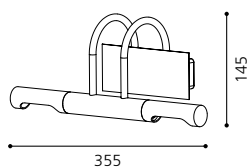

02 91558 - DOREEN

Spiegelleuchte; Stahl, messing-matt
mirror lamp; steel, brass matt
lampe miroir; acier, laiton mat

L 355, H 145, A 130