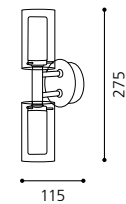

04 88194 - PALERMO

Wandleuchte; Stahl, chrom / Glas satiniert, klar
wall lamp; steel, chrome / satinated glass, clear
applique; acier, chrome / verre satiné, clair

L 90, H 275, A 115