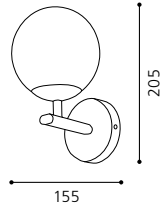

05 88195 - PALERMO

Wandleuchte; Stahl, chrom / Glas opal
wall lamp; steel, chrome / opal glass
applique; acier, chrome / verre opale

L 120, H 205, A 155