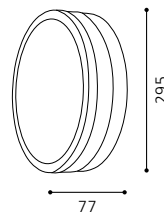

GL1787
inklusive Leuchtmittel | bulbs included | ampoules comprises

09 88508 - PALERMO

Wand-/ Deckenleuchte; Stahl, nickel-matt / Glas satiniert
wall / ceiling lamp; steel, nickel matt / satinated glass
applique / plafonnier; acier, nickel mat / verre satiné

Ø 225, A 60