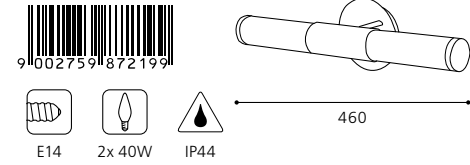

05 87219 - PALMERA

Wandleuchte; Stahl, chrom / Glas opal
wall lamp; steel, chrome / opal glass
applique; acier, chrome / verre opale
L 460, A 110