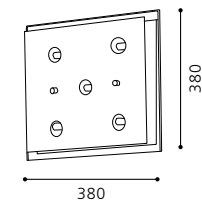

05 85345 - FRES

Wand-/ Deckenleuchte; Stahl, chrom / Glas satiniert, klar
wall / ceiling lamp; steel, chrome / satinated glass, clear
applique / plafonnier; acier, chrome / verre satiné, clair
L 380, B 380, A 70

GL-939, GL-940, ET0757, ET0219

inklusive Leuchtmittel | bulbs included | ampoules comprises