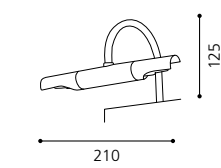

05 85817 - GRANADA

Spiegelleuchte; Stahl, chrom
mirror lamp; steel, chrome
lampe miroir; acier, chrome

L 210, H 125, A 120