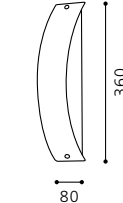

08 80281 - BARI

Wand-/ Deckenleuchte; Stahl, chrom / Glas satiniert
wall / ceiling lamp; steel, chrome / satinated glass
applique / plafonnier; acier, chrome / verre satiné

L 360, B 80