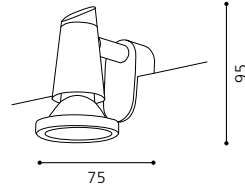

STICKER + SPIKE

01 85825 - STICKER

Spiegelleuchte; Stahl, chrom
mirror lamp; steel, chrome
lampe miroir; acier, chrome

L 55, H 95, A 75

9 002759 858254

GU10 1x 50W

ET0205

inklusive Leuchtmittel | bulbs included | ampoules comprises

02 85828 - STICKER

Spiegelleuchte; Stahl, chrom / Glas satiniert
mirror lamp; steel, chrome / satinated glass
lampe miroir; acier, chrome / verre satiné

L 50, H 85, A 70

9 002759 858285

G9 1x 40W