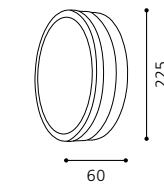

07 88196 - PALERMO

Wand-/ Deckenleuchte; Stahl, chrom / Glas satiniert
wall / ceiling lamp; steel, chrome / satinated glass
applique / plafonnier; acier, chrome / verre satiné

Ø 225, A 60