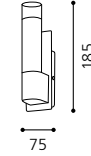

04 83731 - KIO

Wandleuchte; Stahl, chrom / Glas satiniert, klar
wall lamp; steel, chrome / satinated glass, clear
applique; acier, chrome / verre satiné, clair

L 50, H 185, A 75