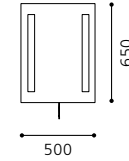

04 88872 - MIRROR 1

Spiegelleuchte; Stahl / Spiegel, Glas satiniert
mirror lamp; steel / mirror, satinated glass
lampe miroir; acier / miroir, verre satiné

L 500, H 650, A 67