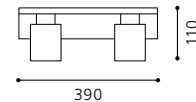

03 83888 - SINTRA

Wandleuchte; Stahl, chrom / Kristallglas, klar, satiniert
wall lamp; steel, chrome / crystal, clear, satinated
applique; acier, chrome / cristal, clair, satiné

L 390, H 110, A 100