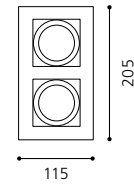

02 87013 - BURN

Einbauspots; Stahl, nickel-matt, schwarz
recessed spot; steel, nickel matt, black
spot encastrable; acier, nickel mat, noir
L 205, B 115, A 4, ET 96