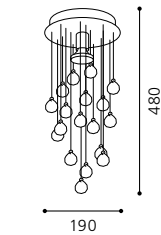

GL2123, GL2124
inklusive Leuchtmittel | bulbs included | ampoules comprises

Handgemachtes Glas mit spezieller Wischtechnik.
Handmade glass with special wipe technique.
Verre de luxe fait main avec technique à l'essuyé.

02