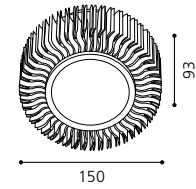

GL2070
inklusive Leuchtmittel | bulbs included | ampoules comprises

03 89117 - CHIRON

Wand-/ Deckenleuchte; Alu / Glas satiniert, klar
wall / ceiling lamp; aluminium / satinated glass, clear
applique / plafonnier; aluminium / verre satiné, clair
H 96, Ø 180