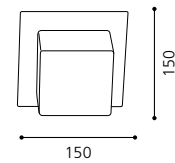

02 83554 - BLOC

Aufbauleuchte; Stahl, nickel-matt / Glas opal
mounted lamp; steel, nickel matt / opal glass
lampe en saillie; acier, nickel mat / verre opale

L 150, B 150, H 95