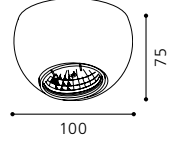

Ø 100, A 75, ET 30

inklusive Leuchtmittel | bulbs included | ampoules comprises

Einfache Montage dank praktischer Klemmen.

Easy installation due to practical clips.

Installation simple grâce aux clips pratiques.