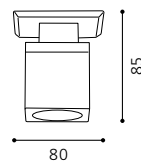

GL-855
inklusive Leuchtmittel | bulbs included | ampoules comprises

04 83796 - SPIKE 1

Einbauleuchte; Stahl, chrom / Kristallglas, klar, satiniert
recessed lamp; steel, chrome / crystal glass, clear, satinated
lampe encastrable; acier, chrome / verre de cristal, clair, satiné

L 80, B 80, A 85, ET 30