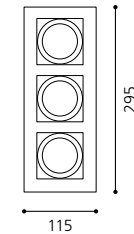

03 87012 - BURN

Einbauspots; Stahl, nickel-matt, schwarz
recessed spot; steel, nickel matt, black
spot encastrable; acier, nickel mat, noir
L 295, B 115, A 4, ET 96

inklusive Leuchtmittel | bulbs included | ampoules comprises

04 87011 - BURN

Einbauspots; Stahl, nickel-matt, schwarz
recessed spot; steel, nickel matt, black
spot encastrable; acier, nickel mat, noir
L 205, B 205, A 4, ET 96