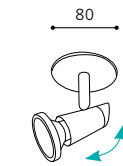

ET0205
inklusive Leuchtmittel | bulbs included | ampoules comprises

03 83795 - SPIKE 1

Einbauleuchte; Stahl, nickel-matt / Kristallglas, klar, satiniert
recessed lamp; steel, nickel matt / crystal glass, clear, satinated
lampe encastrable; acier, nickel mat / verre de cristal, clair, satiné

L 80, B 80, A 85, ET 30