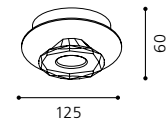

BANTRY + LUXY 1

01 91192 - BANTRY

Aufbauleuchte; Stahl, chrom / Kristallglas
mounted lamp; steel, chrome / crystal glass
lampe en saillie; acier, chrome / verre de cristal

H 60, Ø 125