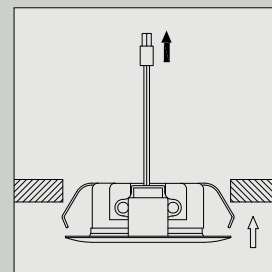

Einfache Montage dank praktischer Klemmen.

Easy installation due to practical clips.

Installation simple grâce aux clips pratiques.