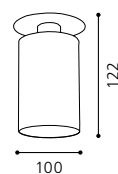

06 89002 - SPIKE 1

Einbauleuchte; Stahl, antik-braun / Glas, champagner
recessed lamp; steel, brown antique / glass, champagner
lampe encastrable; acier, marron antique / verre, champagne

Ø 100, A 122, ET 50

GL1911