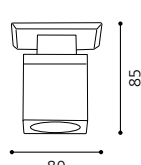

GL-855
inklusive Leuchtmittel | bulbs included | ampoules comprises

05 88859 - LUXY

Einbauleuchte; Alu gebürstet / Kristallglas, irisierend
recessed lamp; aluminium brushed / crystal glass, iridescent
lampe encastrable; aluminium brossé / verre de cristal, irisé

L 100, B 100, A 50, ET 30