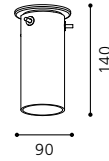

04 91202 - BANTRY

Aufbauleuchte; Stahl, nickel-matt / Glas opal
mounted lamp; steel, nickel matt / opal glass
lampe en saillie; acier, nickel mat / verre opale

H 140, Ø 90