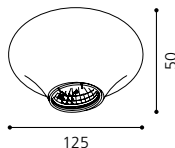

03 89342 - POLI

Einbauspot; Metallguss, nickel-matt
recessed spot; cast metal, nickel matt
spot encastrable; métal moulé, nickel mat

Ø 125, A 50, ET 40