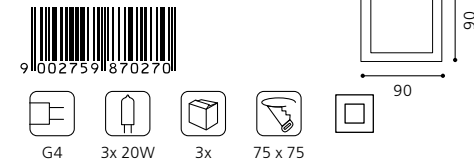

02 87027 - GLENN

Einbauleuchte; Metallguss, silber / Glas satiniert, 3er Set
recessed lamp; cast metal, silver / satinated glass, 3 unit set
lampe encastrable; métal moulé, argent / verre satiné, lot de 3

L 90, B 90, A 3, ET 30