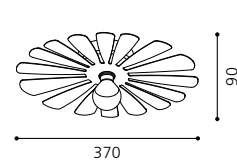

06 91199 - BANTRY

Aufbauleuchte; Stahl, chrom
mounted lamp; steel, chrome
lampe en saillie; acier, chrome
L 370, B 220, H 90

inklusive Leuchtmittel | bulbs included | ampoules comprises