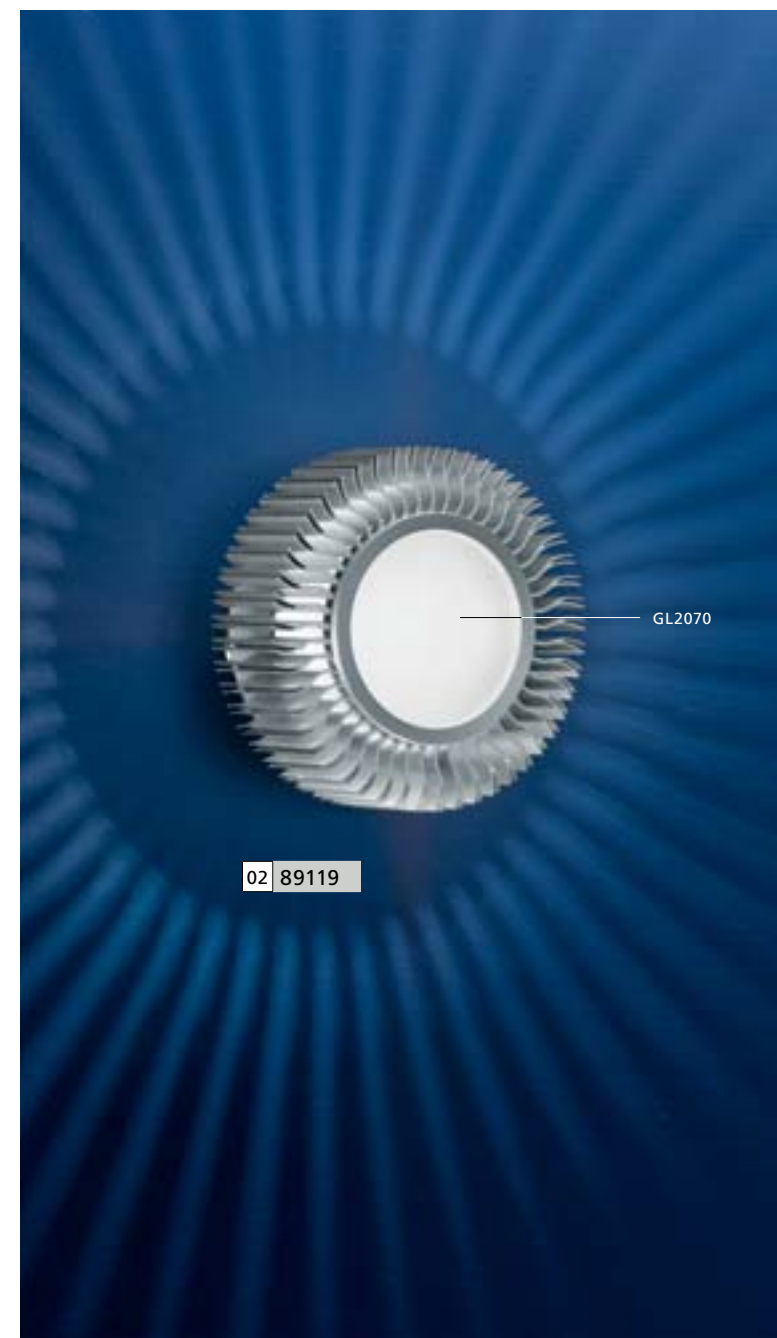

CHIRON

01 89118 - CHIRON

Wand-/ Deckenleuchte; Alu, chrom / Glas satiniert
wall / ceiling lamp; aluminium, chrome / satinated glass
applique / plafonnier; aluminium, chrome / verre satiné
H 76, Ø 140

GL1944
inklusive Leuchtmittel | bulbs included | ampoules comprises

02 89119 - CHIRON

Wand-/ Deckenleuchte; Alu / Glas satiniert
wall / ceiling lamp; aluminium / satinated glass
applique / plafonnier; aluminium / verre satiné
H 93, Ø 150

GL2070
inklusive Leuchtmittel | bulbs included | ampoules comprises

03 89117 - CHIRON

Wand-/ Deckenleuchte; Alu / Glas satiniert, klar
wall / ceiling lamp; aluminium / satinated glass, clear
applique / plafonnier; aluminium / verre satiné, clair
H 96, Ø 180

GL1942, GL1943
inklusive Leuchtmittel | bulbs included | ampoules comprises

Diese Leuchten erzeugen einen einmaligen Lichteffect.
These lamps create a unique light effect.
Ces lampes créent un effet lumineux unique.