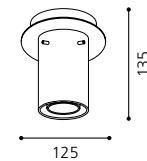

03 91188 - BANTRY

Aufbauleuchte; Stahl, chrom / Glas satiniert, Glas, klar
mounted lamp; steel, chrome / satinated glass, glass, clear
lampe en saillie; acier, chrome / verre satiné, verre, clair
H 135, Ø 125