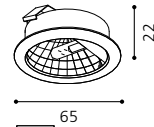

03 86024 - PICCOLO

Einbauspot; Stahl, messing / Glas satiniert, 3er Set
recessed spot; steel, brass / satinated glass, 3 unit set
spot encastrable; acier, laiton / verre satiné, lot de 3
Ø 65, A 2, ET 22