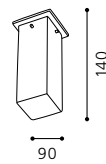

03 91204 - BANTRY

Aufbauleuchte; Stahl, nickel-matt / Glas opal
mounted lamp; steel, nickel matt / opal glass
lampe en saillie; acier, nickel mat / verre opale

L 90, B 90, H 140