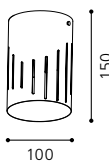

H 140, Ø 90

GL2543

inklusive Leuchtmittel | bulbs included | ampoules comprises

05 91222 - MADRAS 1

Aufbauleuchte; Stahl, nickel-matt
mounted lamp; steel, nickel matt
lampe en saillie; acier, nickel mat

H 150, Ø 100