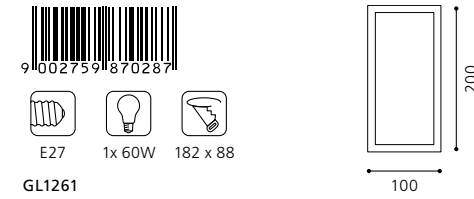

03 87028 - GLENN

Einbauleuchte; Metallguss, silber / Glas satiniert
recessed lamp; cast metal, silver / satinated glass
lampe encastrable; métal moulé, argent / verre satiné

L 200, B 100, A 4, ET 75