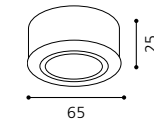

04 87047 - PICCOLO 1

Aufbauspot; Stahl, nickel-matt / Glas satiniert, 3er Set
mounted spot; steel, nickel matt / satinated glass, 3 unit set
spot en saillie; acier, nickel mat / verre satiné, lot de 3
H 25, Ø 65

GL1003
inklusive Trafo | transformer included | *Transformateur compris*
inklusive Leuchtmittel | bulbs included | *ampoules comprises*