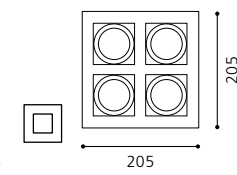

inklusive Leuchtmittel | bulbs included | ampoules comprises

05 90054 - TERNI

Einbauspots; Stahl, Alu gebürstet
recessed spot; steel, aluminium brushed
spot encastrable; acier, aluminium brossé
L 95, B 95, A 4, ET 85