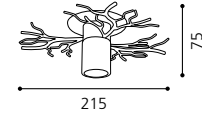

04 89004 - SPIKE 1

Einbauleuchte; Stahl, chrom / Glas satiniert
recessed lamp; steel, chrome / satinated glass
lampe encastrable; acier, chrome / verre satiné

Ø 215, A 75, ET 45