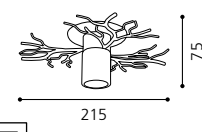

05 89003 - SPIKE 1

Einbauleuchte; Stahl, antik-braun / Glas satiniert
recessed lamp; steel, brown antique / satinated glass
lampe encastrable; acier, marron antique / verre satiné

Ø 215, A 75, ET 45