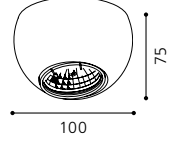

05 89338 - POLI

Einbauspot; Stahl, weiß
recessed spot; steel, white
spot encastrable; acier, blanc

Ø 100, A 75, ET 30