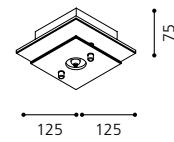

04 91197 - BANTRY

Aufbauleuchte; Stahl, chrom / Glas satiniert, Glas, klar
mounted lamp; steel, chrome / satinated glass, glass, clear
lampe en saillie; acier, chrome / verre satiné, verre, clair
L 125, B 125, H 75