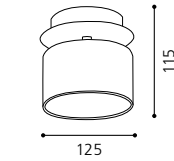

05 91194 - BANTRY

Aufbauleuchte; Stahl, nickel-matt / Glas opal
mounted lamp; steel, nickel matt / opal glass
lampe en saillie; acier, nickel mat / verre opale
H 115, Ø 125