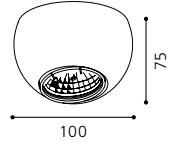

Ø 125, A 50, ET 40

inklusive Leuchtmittel | bulbs included | ampoules comprises

04 89336 - POLI

Einbauspot; Stahl, chrom
recessed spot; steel, chrome
spot encastrable; acier, chrome

Ø 100, A 75, ET 30

inklusive Leuchtmittel | bulbs included | ampoules comprises