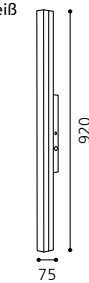

ET0799

inklusive Leuchtmittel | bulbs included | ampoules comprises

02 88517 - TRICALA 1

Wandleuchte; Stahl, nickel-matt / Kunststoff, weiß
wall lamp; steel, nickel matt / plastic, white
applique; acier, nickel mat / plastique, blanc
L 590, H 40, A 75

ET0800

inklusive Leuchtmittel | bulbs included | ampoules comprises

03 89209 - TRICALA 1

Wandleuchte; Stahl, nickel-matt / Kunststoff, weiß
wall lamp; steel, nickel matt / plastic, white
applique; acier, nickel mat / plastique, blanc
L 920, H 40, A 75