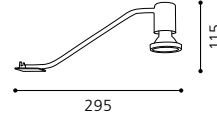

02 88514 - TRICALA 1

Wandleuchte; Stahl, nickel-matt
wall lamp; steel, nickel matt
applique; acier, nickel mat
L 295, B 55, H 115