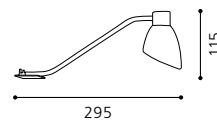

GL2029

inklusive Leuchtmittel | bulbs included | ampoules comprises

TRICALA 1 + DOJA + KOB 1

01 88515 - TRICALA 1

Wandleuchte; Stahl, nickel-matt / Glas satiniert
 wall lamp; steel, nickel matt / satinated glass
 applique; acier, nickel mat / verre satiné
 L 295, B 65, H 115