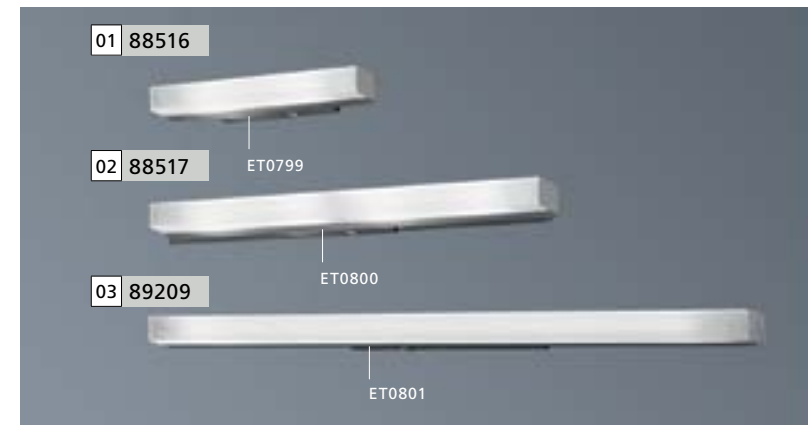

ET0799

inklusive Leuchtmittel | bulbs included | ampoules comprises

02 88517 - TRICALA 1

Wandleuchte; Stahl, nickel-matt / Kunststoff, weiß
wall lamp; steel, nickel matt / plastic, white
applique; acier, nickel mat / plastique, blanc
L 590, H 40, A 75

ET0800

inklusive Leuchtmittel | bulbs included | ampoules comprises

03 89209 - TRICALA 1

Wandleuchte; Stahl, nickel-matt / Kunststoff, weiß
wall lamp; steel, nickel matt / plastic, white
applique; acier, nickel mat / plastique, blanc
L 920, H 40, A 75

ET0801

inklusive Leuchtmittel | bulbs included | ampoules comprises

04 88521 - TRICALA 1

Wandleuchte; Stahl, nickel-matt / Glas satiniert
wall lamp; steel, nickel matt / satinated glass
applique; acier, nickel mat / verre satiné
L 360, H 45, A 80

GL2027

inklusive Leuchtmittel | bulbs included | ampoules comprises

05 88522 - TRICALA 1

Wandleuchte; Stahl, nickel-matt / Glas satiniert
wall lamp; steel, nickel matt / satinated glass
applique; acier, nickel mat / verre satiné
L 590, H 45, A 80

GL2028

inklusive Leuchtmittel | bulbs included | ampoules comprises

06 89202 - TRICALA 1

Wandleuchte; Stahl, nickel-matt / Glas satiniert
wall lamp; steel, nickel matt / satinated glass
applique; acier, nickel mat / verre satiné
L 920, H 45, A 80

GL2029

inklusive Leuchtmittel | bulbs included | ampoules comprises