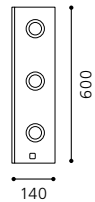

06 89227 - TRICALA

Unterbauleuchte; Alu gebürstet / Glas satiniert
under cabinet lamp; aluminium brushed / satinated glass
réglette; aluminium brossé / verre satiné

L 600, H 140