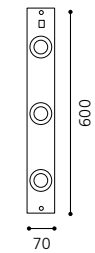

L 600, B 95, H 32

inklusive Leuchtmittel | bulbs included | ampoules comprises

04 86357 - EXTEND 1

Unterbauleuchte; Stahl, chrom
 under cabinet lamp; steel, chrome
règlette ; acier, chrome

L 600, B 70, H 25