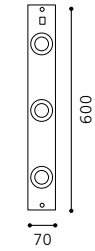

05 86355 - EXTEND 1

Unterbauleuchte; Stahl, weiß
under cabinet lamp; steel, white
règlette ; acier, blanc

L 600, B 70, H 25