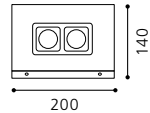

07 89222 - TRICALA

Doppelsteckdose; Alu gebürstet, silber
double jack; aluminium brushed, silver
double prise; aluminium brossé, argent

L 200, H 140