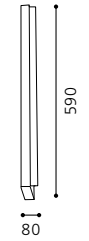

05 88522 - TRICALA 1

Wandleuchte; Stahl, nickel-matt / Glas satiniert
wall lamp; steel, nickel matt / satinated glass
applique; acier, nickel mat / verre satiné
L 590, H 45, A 80