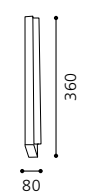

04 88521 - TRICALA 1

Wandleuchte; Stahl, nickel-matt / Glas satiniert
wall lamp; steel, nickel matt / satinated glass
applique; acier, nickel mat / verre satiné
L 360, H 45, A 80