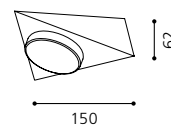

inklusive Leuchtmittel | bulbs included | ampoules comprises