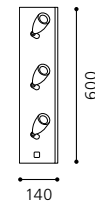

L 1200, H 140

GL2057

inklusive Leuchtmittel | bulbs included | ampoules comprises

04 89218 - TRICALA

Unterbauleuchte; Alu gebürstet
 under cabinet lamp; aluminium brushed
 réglette; aluminium brossé

L 600, H 140