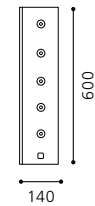

01 89224 - TRICALA

Unterbauleuchte; Alu gebürstet / Glas satiniert
under cabinet lamp; aluminium brushed / satinated glass
réglette; aluminium brossé / verre satiné

L 450, H 140

GL2055

inklusive Leuchtmittel | bulbs included | ampoules comprises

02 89225 - TRICALA

Unterbauleuchte; Alu gebürstet / Glas satiniert
under cabinet lamp; aluminium brushed / satinated glass
réglette; aluminium brossé / verre satiné

L 600, H 140

GL2056

inklusive Leuchtmittel | bulbs included | ampoules comprises

03 89226 - TRICALA

Unterbauleuchte; Alu gebürstet / Glas satiniert
under cabinet lamp; aluminium brushed / satinated glass
réglette; aluminium brossé / verre satiné

L 1200, H 140

GL2057

inklusive Leuchtmittel | bulbs included | ampoules comprises

04 89218 - TRICALA

Unterbauleuchte; Alu gebürstet
under cabinet lamp; aluminium brushed
réglette; aluminium brossé

L 600, H 140

inklusive Leuchtmittel | bulbs included | ampoules comprises

05 89219 - TRICALA

Unterbauleuchte; Alu gebürstet
under cabinet lamp; aluminium brushed
réglette; aluminium brossé

L 600, H 140

inklusive Leuchtmittel | bulbs included | ampoules comprises

06 89227 - TRICALA

Unterbauleuchte; Alu gebürstet / Glas satiniert
under cabinet lamp; aluminium brushed / satinated glass
réglette; aluminium brossé / verre satiné

L 600, H 140

GL1006

inklusive Leuchtmittel | bulbs included | ampoules comprises

07 89222 - TRICALA

Doppelsteckdose; Alu gebürstet, silber
double jack; aluminium brushed, silver
double prise; aluminium brossé, argent

L 200, H 140

08 89223 - TRICALA

Eckverbinder; Alu gebürstet
corner connection; aluminium brushed
entretoise d'angle; aluminium brossé

L 150, B 150, H 140

Diese Leuchtenserie kann je nach Bedarf beliebig kombiniert werden.