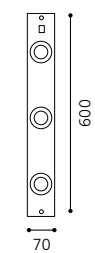

06 86356 - EXTEND 1

Unterbauleuchte; Stahl, silber
under cabinet lamp; steel, silver
règlette ; acier, argent

L 600, B 70, H 25

GL1006, ET0412

inklusive Leuchtmittel | bulbs included | ampoules comprises