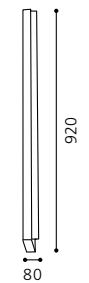

GL2027

inklusive Leuchtmittel | bulbs included | ampoules comprises

05 88522 - TRICALA 1

Wandleuchte; Stahl, nickel-matt / Glas satiniert
wall lamp; steel, nickel matt / satinated glass
applique; acier, nickel mat / verre satiné
L 590, H 45, A 80

GL2028

inklusive Leuchtmittel | bulbs included | ampoules comprises

06 89202 - TRICALA 1

Wandleuchte; Stahl, nickel-matt / Glas satiniert
wall lamp; steel, nickel matt / satinated glass
applique; acier, nickel mat / verre satiné
L 920, H 45, A 80