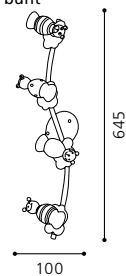

03 88399 - TAYA

Wand- / Deckenleuchte; Stahl, nickel-matt, bunt
wall / ceiling lamp; steel, nickel matt, coloured
applique / plafonnier; acier, nickel mat, coloré
L 645, B 100