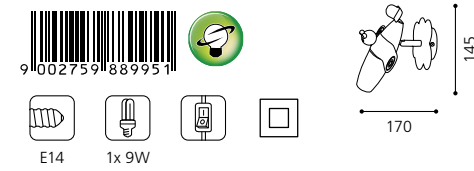

GL1737

inklusive GU10 Leuchtmittel | GU10 bulbs included |
GU10 ampoules comprises

SIRO + SUSI + AIRMAN + VIKI

01 88995 - SIRO

Wandleuchte; Stahl, bunt / Glas satiniert
wall lamp; steel, coloured / satinated glass
applique; acier, coloré / verre satiné
L 145, A 170