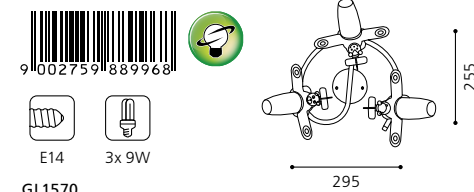

02 88996 - SIRO

Wand- / Deckenleuchte; Stahl, bunt / Glas satiniert
wall / ceiling lamp; steel, coloured / satinated glass
applique / plafonnier; acier, coloré / verre satiné
L 255, H 295