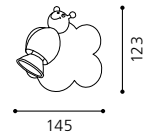

02 88397 - TAYA

Wand- / Deckenleuchte; Stahl, bunt
wall / ceiling lamp; steel, coloured
applique / plafonnier; acier, coloré
L 145, H 123