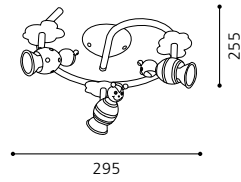

04 88401 - TAYA

Wand- / Deckenleuchte; Stahl, nickel-matt, bunt
wall / ceiling lamp; steel, nickel matt, coloured
applique / plafonnier; acier, nickel mat, coloré
L 295, B 255