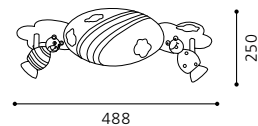

06 88402 - TAYA

Wand- / Deckenleuchte; Stahl, nickel-matt, bunt /
Glas satiniert, bunt
wall / ceiling lamp; steel, nickel matt, coloured /
satinated glass, coloured
applique / plafonnier; acier, nickel mat, coloré /
verre satiné, coloré
L 488, B 250

GL1737

inklusive GU10 Leuchtmittel | GU10 bulbs included |
GU10 ampoules comprises