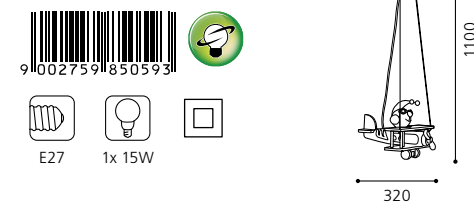

04 85059 - AIRMAN

Hängeleuchte; Kunststoff, bunt
pendant lamp; plastic, coloured
lampe suspension; plastique, coloré
L 320, B 300, H 1100