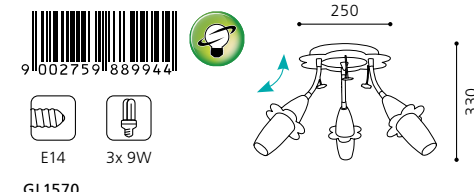

06 88994 - VIKI

Wand- / Deckenleuchte; Stahl, bunt / Glas satiniert
wall / ceiling lamp; steel, coloured / satinated glass
applique / plafonnier; acier, coloré / verre satiné
H 330, Ø 250