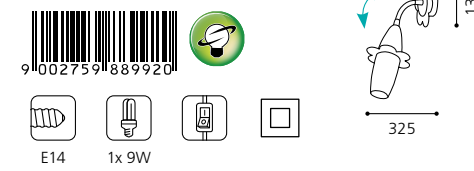

05 88992 - VIKI

Wandleuchte; Stahl, bunt / Glas satiniert
wall lamp; steel, coloured / satinated glass
applique; acier, coloré / verre satiné
H 325, Ø 130