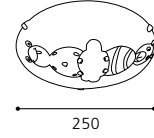

05 88403 - TAYA

Wand- / Deckenleuchte; Stahl / Glas satiniert, bunt
wall / ceiling lamp; steel / satinated glass, coloured
applique / plafonnier; acier / verre satiné, coloré
Ø 250