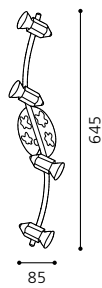

KINDER
KIDS
ENFANTS

JOLLY + TAYA

01 87356 - JOLLY

Wand- / Deckenleuchte; Stahl, bunt
wall / ceiling lamp; steel, coloured
applique / plafonnier; acier, coloré
L 645, B 85

inklusive Leuchtmittel | bulbs included | ampoules comprises

02 88397 - TAYA

Wand- / Deckenleuchte; Stahl, bunt
wall / ceiling lamp; steel, coloured
applique / plafonnier; acier, coloré
L 145, H 123

inklusive Leuchtmittel | bulbs included | ampoules comprises

03 88399 - TAYA