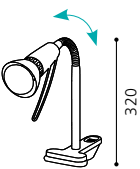

02 86956 - FOX 1

Klemmleuchte; Stahl, nickel-matt, chrom
clip lamp; steel, nickel matt, chrome
lampe à clipper; acier, nickel mat, chrome

H 320