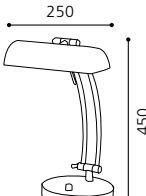

GL2439

inklusive Leuchtmittel | bulbs included | ampoules comprises