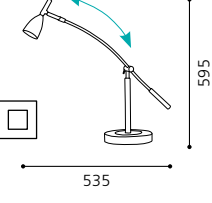

05 88366 - HALVA 1

Tischleuchte; Alu, Stahl, chrom
table lamp; aluminium, steel, chrome
lampe de table; aluminium, acier, chrome
L 535, H 595; Base: Ø 180

9 002759 883669