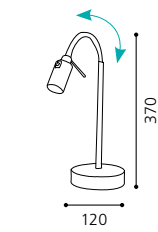

GL-872

inklusive Leuchtmittel | bulbs included | ampoules comprises