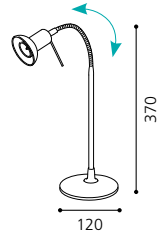

GL-515

inklusive Leuchtmittel | bulbs included | ampoules comprises