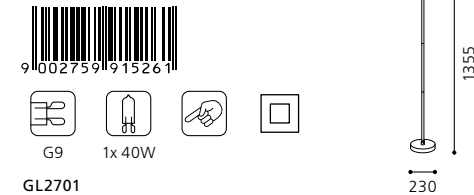

03 91526 - TAVOLARA

Stehleuchte; Stahl, nickel-matt / Glas opal
floor lamp; steel, nickel matt / opal glass
lampadaire; acier, nickel mat / verre opale

L 675, H 1355; Base: Ø 230