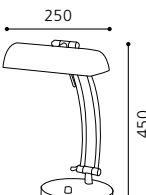

inklusive Leuchtmittel | bulbs included | ampoules comprises