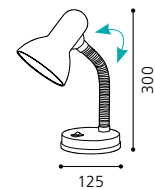

PITTY + BASIC + BASIC 1

01 8903 - PITTY

Tischleuchte; Kunststoff, Stahl, schwarz
table lamp; plastic, steel, black
lampe de table; plastique, acier, noir

H 500; Base: Ø 120

inklusive Leuchtmittel | bulbs included | ampoules comprises

02 8905 - PITTY

Tischleuchte; Kunststoff, Stahl, grün
table lamp; plastic, steel, green
lampe de table; plastique, acier, vert

H 500; Base: Ø 120

inklusive Leuchtmittel | bulbs included | ampoules comprises

03 9234 - PITTY

Tischleuchte; Kunststoff, Stahl, grau
table lamp; plastic, steel, grey
lampe de table; plastique, acier, gris

H 500; Base: Ø 120

inklusive Leuchtmittel | bulbs included | ampoules comprises

04 9236 - PITTY

Tischleuchte; Kunststoff, Stahl, blau
table lamp; plastic, steel, blue
lampe de table; plastique, acier, bleu

H 500; Base: Ø 120

inklusive Leuchtmittel | bulbs included | ampoules comprises

05 9229 - BASIC

Tischleuchte; Kunststoff, Stahl, weiß
table lamp; plastic, steel, white
lampe de table; plastique, acier, blanc

H 300; Base: Ø 125

06 90977 - BASIC 1

Tischleuchte; Kunststoff, Stahl, silber
table lamp; plastic, steel, silver
lampe de table; plastique, acier, argent

H 300; Base: Ø 125

07 9232 - BASIC

Tischleuchte; Kunststoff, Stahl, blau
table lamp; plastic, steel, blue
lampe de table; plastique, acier, bleu

H 300; Base: Ø 125

08 9230 - BASIC

Tischleuchte; Kunststoff, Stahl, rot
table lamp; plastic, steel, red
lampe de table; plastique, acier, rouge

H 300; Base: Ø 125

09 9228 - BASIC

Tischleuchte; Kunststoff, Stahl, schwarz
table lamp; plastic, steel, black
lampe de table; plastique, acier, noir

H 300; Base: Ø 125