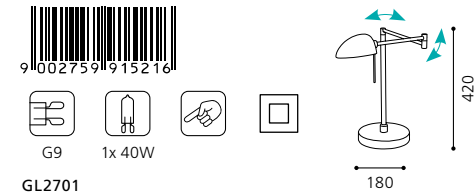

L 630, H 420; Base: Ø 180

GL2701

inklusive Leuchtmittel | bulbs included | ampoules comprises

02 91518 - TAVOLARA

Tischleuchte; Stahl, chrom
table lamp; steel, chrome
lampe de table; acier, chrome

L 625, H 420; Base: Ø 180