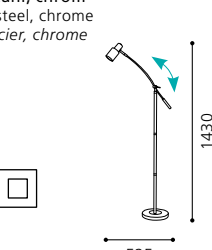

07 88219 - SINES 1

Stehleuchte; Alu gebürstet, Stahl, chrom
floor lamp; aluminium brushed, steel, chrome
lampadaire; aluminium brossé, acier, chrome
L 525, H 1430; Base: Ø 230

9 002759 882198