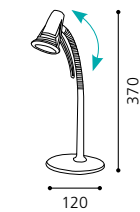

H 330; Base: Ø 123

05 82462 - LEO

Tischleuchte; Stahl, nickel-matt, chrom
table lamp; steel, nickel matt, chrome
lampe de table; acier, nickel mat, chrome

H 370; Base: Ø 120

inklusive Leuchtmittel | bulbs included | ampoules comprises