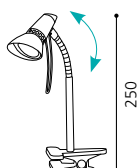

03 86657 - LEON 1

Klemmleuchte; Kunststoff, Stahl, chrom, silber
clip lamp; plastic, steel, chrome, silver
lampe à clipper; plastique, acier, chrome, argent

H 250