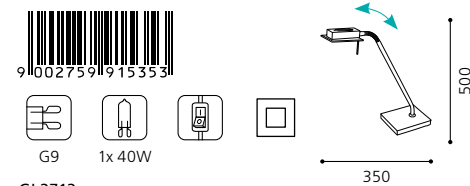

07 91535 - CAREN

Tischleuchte; Stahl, chrom / Glas satiniert, klar
table lamp; steel, chrome / satinated glass, clear
lampe de table; acier, chrome / verre satiné, clair

L 350, H 500

inklusive Leuchtmittel | bulbs included | ampoules comprises

DESK LAMPS | CAVO + KINGSTON 1 + CAREN