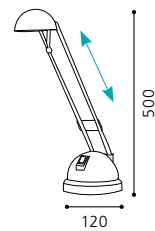

inklusive Leuchtmittel | bulbs included | ampoules comprises

03 9234 - PITTY

Tischleuchte; Kunststoff, Stahl, grau
table lamp; plastic, steel, grey
lampe de table; plastique, acier, gris

H 500; Base: Ø 120