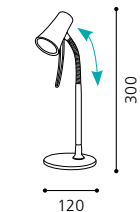

06 91464 - ABANI 1

Tischleuchte; Stahl, nickel-matt
table lamp; steel, nickel matt
lampe de table; acier, nickel mat

L 180, H 300; Base: Ø 120