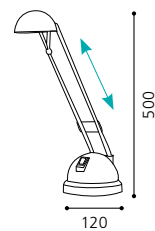

inklusive Leuchtmittel | bulbs included | ampoules comprises

05 9229 - BASIC

Tischleuchte; Kunststoff, Stahl, weiß
table lamp; plastic, steel, white
lampe de table; plastique, acier, blanc

H 300; Base: Ø 125