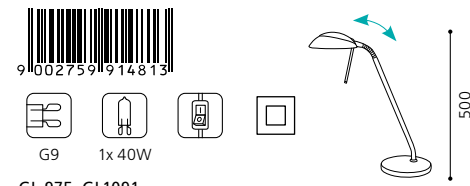

05 91481 - CAREN

Tischleuchte; Stahl, nickel-matt / Glas satiniert
table lamp; steel, nickel matt / satinated glass
lampe de table; acier, nickel mat / verre satiné

H 500