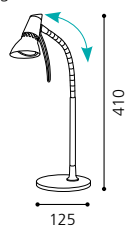

04 83829 - LEON 1

Tischleuchte; Kunststoff, Stahl, chrom, silber
table lamp; plastic, steel, chrome, silver
lampe de table; plastique, acier, chrome, argent

H 410; Base: Ø 125

inklusive Leuchtmittel | bulbs included | ampoules comprises

07 91465 - CARIBA 1

Tischleuchte; Stahl, chrom / Glas lackiert, weiß
table lamp; steel, chrome / coated glass, white
lampe de table; acier, chrome / verre laqué, blanc

L 180, H 300; Base: Ø 120