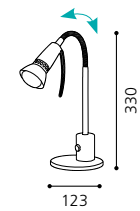

H 330; Base: Ø 123

05 82462 - LEO

Tischleuchte; Stahl, nickel-matt, chrom
table lamp; steel, nickel matt, chrome
lampe de table; acier, nickel mat, chrome

H 370; Base: Ø 120

inklusive Leuchtmittel | bulbs included | ampoules comprises