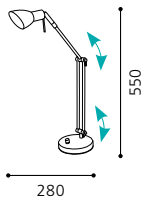

GL2030, ET1190

inklusive Leuchtmittel | bulbs included | ampoules comprises