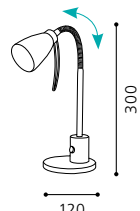

07 91465 - CARIBA 1

Tischleuchte; Stahl, chrom / Glas lackiert, weiß
table lamp; steel, chrome / coated glass, white
lampe de table; acier, chrome / verre laqué, blanc

L 180, H 300; Base: Ø 120

GL2564

inklusive Leuchtmittel | bulbs included | ampoules comprises