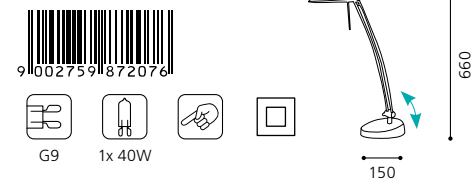

04 87207 - KINGSTON 1

Tischleuchte; Stahl, nickel-matt / Glas satiniert
table lamp; steel, nickel matt / satinated glass
lampe de table; acier, nickel mat / verre satiné

H 660; Base: Ø 150