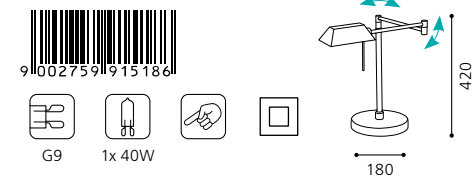

L 630, H 420; Base: Ø 180

GL2701

inklusive Leuchtmittel | bulbs included | ampoules comprises

02 91518 - TAVOLARA

Tischleuchte; Stahl, chrom
table lamp; steel, chrome
lampe de table; acier, chrome

L 625, H 420; Base: Ø 180