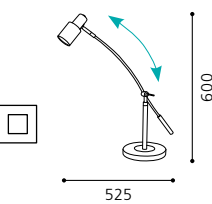

06 88217 - SINES 1

Tischleuchte; Alu gebürstet, Stahl, chrom
table lamp; aluminium brushed, steel, chrome
lampe de table; aluminium brossé, acier, chrome
L 525, H 600; Base: Ø 180

9 002759 882174