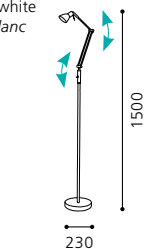

GL2030

inklusive Leuchtmittel | bulbs included | ampoules comprises