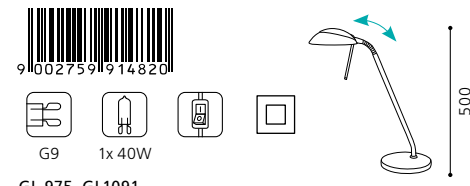

06 91482 - CAREN

Tischleuchte; Stahl, chrom / Glas satiniert
table lamp; steel, chrome / satinated glass
lampe de table; acier, chrome / verre satiné

H 500