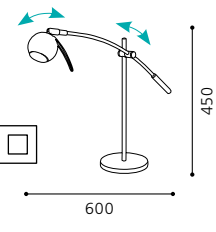

GL-515

inklusive Leuchtmittel | bulbs included | ampoules comprises

03 91478 - COPO 1

Tischleuchte; Stahl, chrom
 table lamp; steel, chrome
 lampe de table; acier, chrome
 L 600, H 450

inklusive Leuchtmittel | bulbs included | ampoules comprises