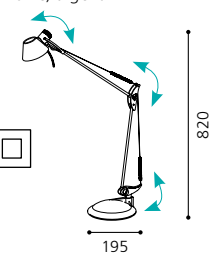

NOALE + PICARO + PLANO + OFFICE

01 23691 - NOALE

Tischleuchte; Kunststoff, Alu, silber, anthrazit
table lamp; plastic, aluminium, silver, anthracite
lampe de table; plastique, aluminium, argent, anthracite
L 820; Base: Ø 195

9 002759 236915

02 86555 - PICARO

Tischleuchte; Kunststoff, Stahl, chrom
table lamp; plastic, steel, chrome
lampe de table; plastique, acier, chrome
H 820; Base: Ø 195

9 002759 865559

GL-549
inklusive Leuchtmittel | bulbs included | ampoules comprises

03 86557 - PICARO

Tischleuchte; Kunststoff, Stahl, chrom, anthrazit
table lamp; plastic, steel, chrome, anthracite
lampe de table; plastique, acier, chrome, anthracite
H 820; Base: Ø 195

9 002759 865573

GL-549
inklusive Leuchtmittel | bulbs included | ampoules comprises

04 82541 - PLANO

Tischleuchte; Kunststoff, Stahl, silber, chrom
table lamp; plastic, steel, silver, chrome
lampe de table; plastique, acier, argent, chrome
L 820; Base: Ø 190

9 002759 825416

inklusive Leuchtmittel | bulbs included | ampoules comprises

05 83249 - OFFICE

Tischleuchte; Kunststoff, Stahl, chrom, silber
table lamp; plastic, steel, chrome, silver
lampe de table; plastique, acier, chrome, argent
L 820; Base: Ø 195

9 002759 832490

GL-802

Inkl. Tischfuß und Klemme
Incl. tablebase and clip
socle et pince tauxnis

02 03 05