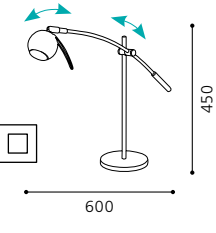

04 91479 - COPO 1

Tischleuchte; Stahl, nickel-matt
table lamp; steel, nickel matt
lampe de table; acier, nickel mat
L 600, H 450

inklusive Leuchtmittel | bulbs included | ampoules comprises

01 87245

GL-515

02 90972