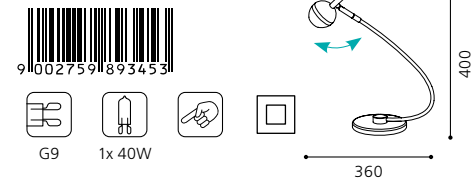

B 360, H 400

inklusive Leuchtmittel | bulbs included | ampoules comprises

02 89345 - CAVO

Tischleuchte; Stahl, Alu, chrom
table lamp; steel, aluminium, chrome
lampe de table; acier, aluminium, chrome

B 360, H 400