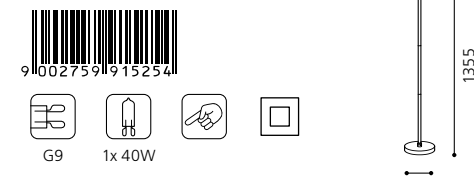

L 675, H 1355; Base: Ø 230

GL2701

inklusive Leuchtmittel | bulbs included | ampoules comprises

04 91525 - TAVOLARA

Stehleuchte; Stahl, chrom
floor lamp; steel, chrome
lampadaire; acier, chrome

L 650, H 1355; Base: Ø 230