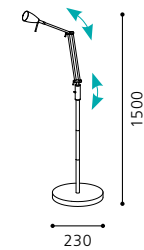

03 91495 - FALKO 1

Stehleuchte; Stahl, nickel-matt
floor lamp; steel, nickel matt
lampadaire; acier, nickel mat
H 1500, Base: Ø 230

9 002759 914950