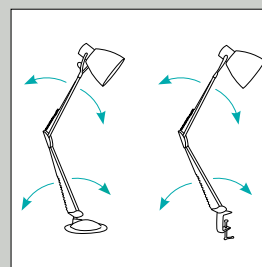

Inkl. Tischfuß und Klemme
Incl. tablebase and clip
socle et pince tauxnis

02 03 05