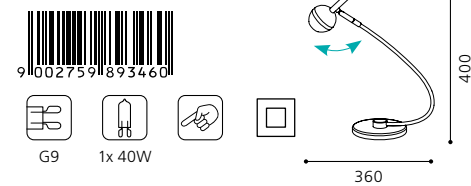

03 89346 - CAVO

Tischleuchte; Stahl, Alu, chrom, schwarz
table lamp; steel, aluminium, chrome, black
lampe de table; acier, aluminium, chrome, noir

B 360, H 400