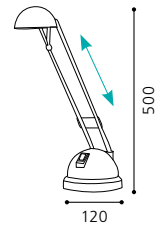

inklusive Leuchtmittel | bulbs included | ampoules comprises

04 9236 - PITTY

Tischleuchte; Kunststoff, Stahl, blau
table lamp; plastic, steel, blue
lampe de table; plastique, acier, bleu

H 500; Base: Ø 120